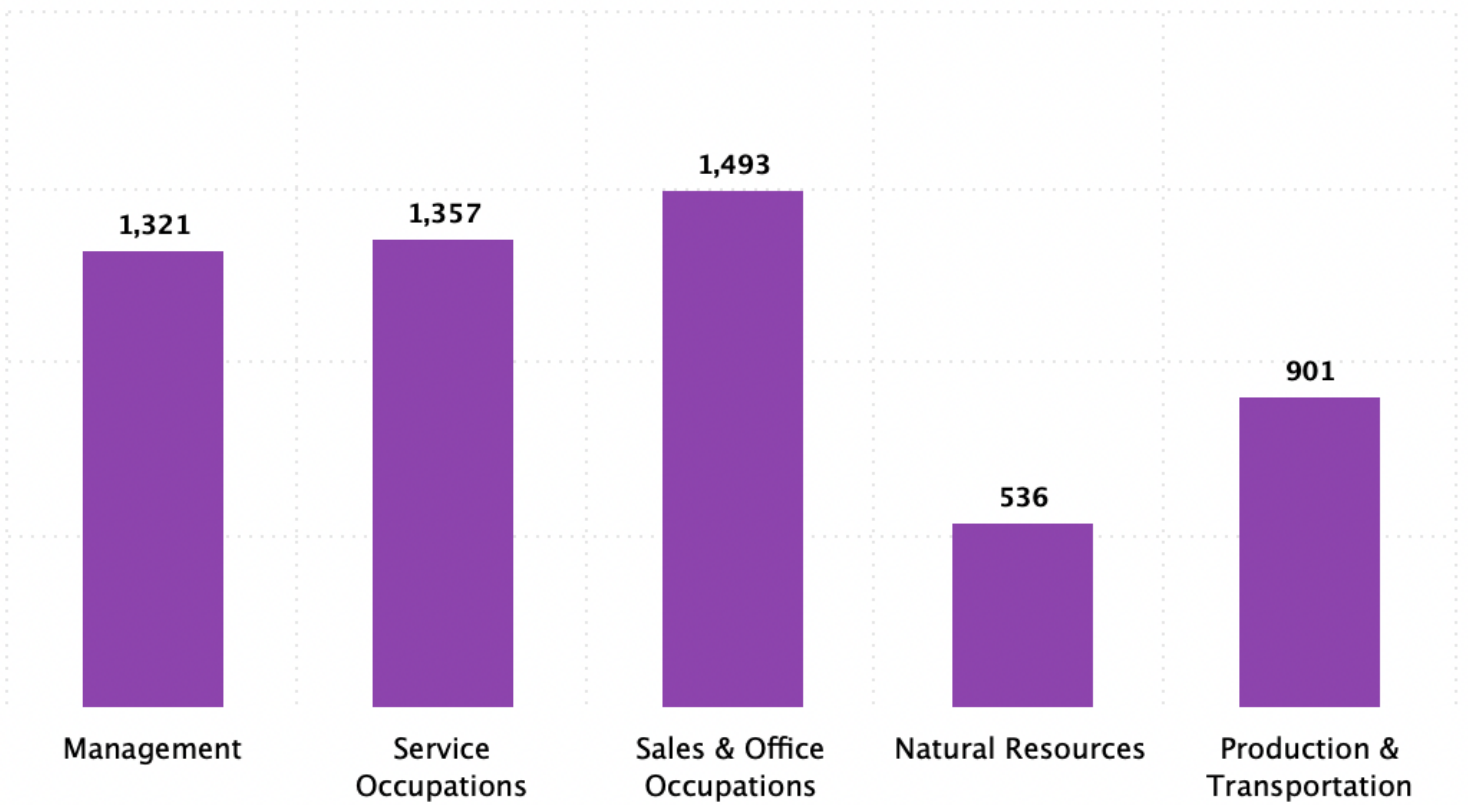

FORT MOHAVE, AZ

Quick facts

Population – 15 593

Employed Population – 5610

Median Household income – \$50931

Unemployment rate – 7.1%

Labour Force by Occupation

Employment by Industry:

- Retail Trade – 994 people
- Health Care & Social Assistance – 935 people
- Accommodation & Food Services – 603 people

Highest paying industries:

- Information – \$94,167
- Transportation & Warehousing – \$57,500
- Public Administration – \$57,125